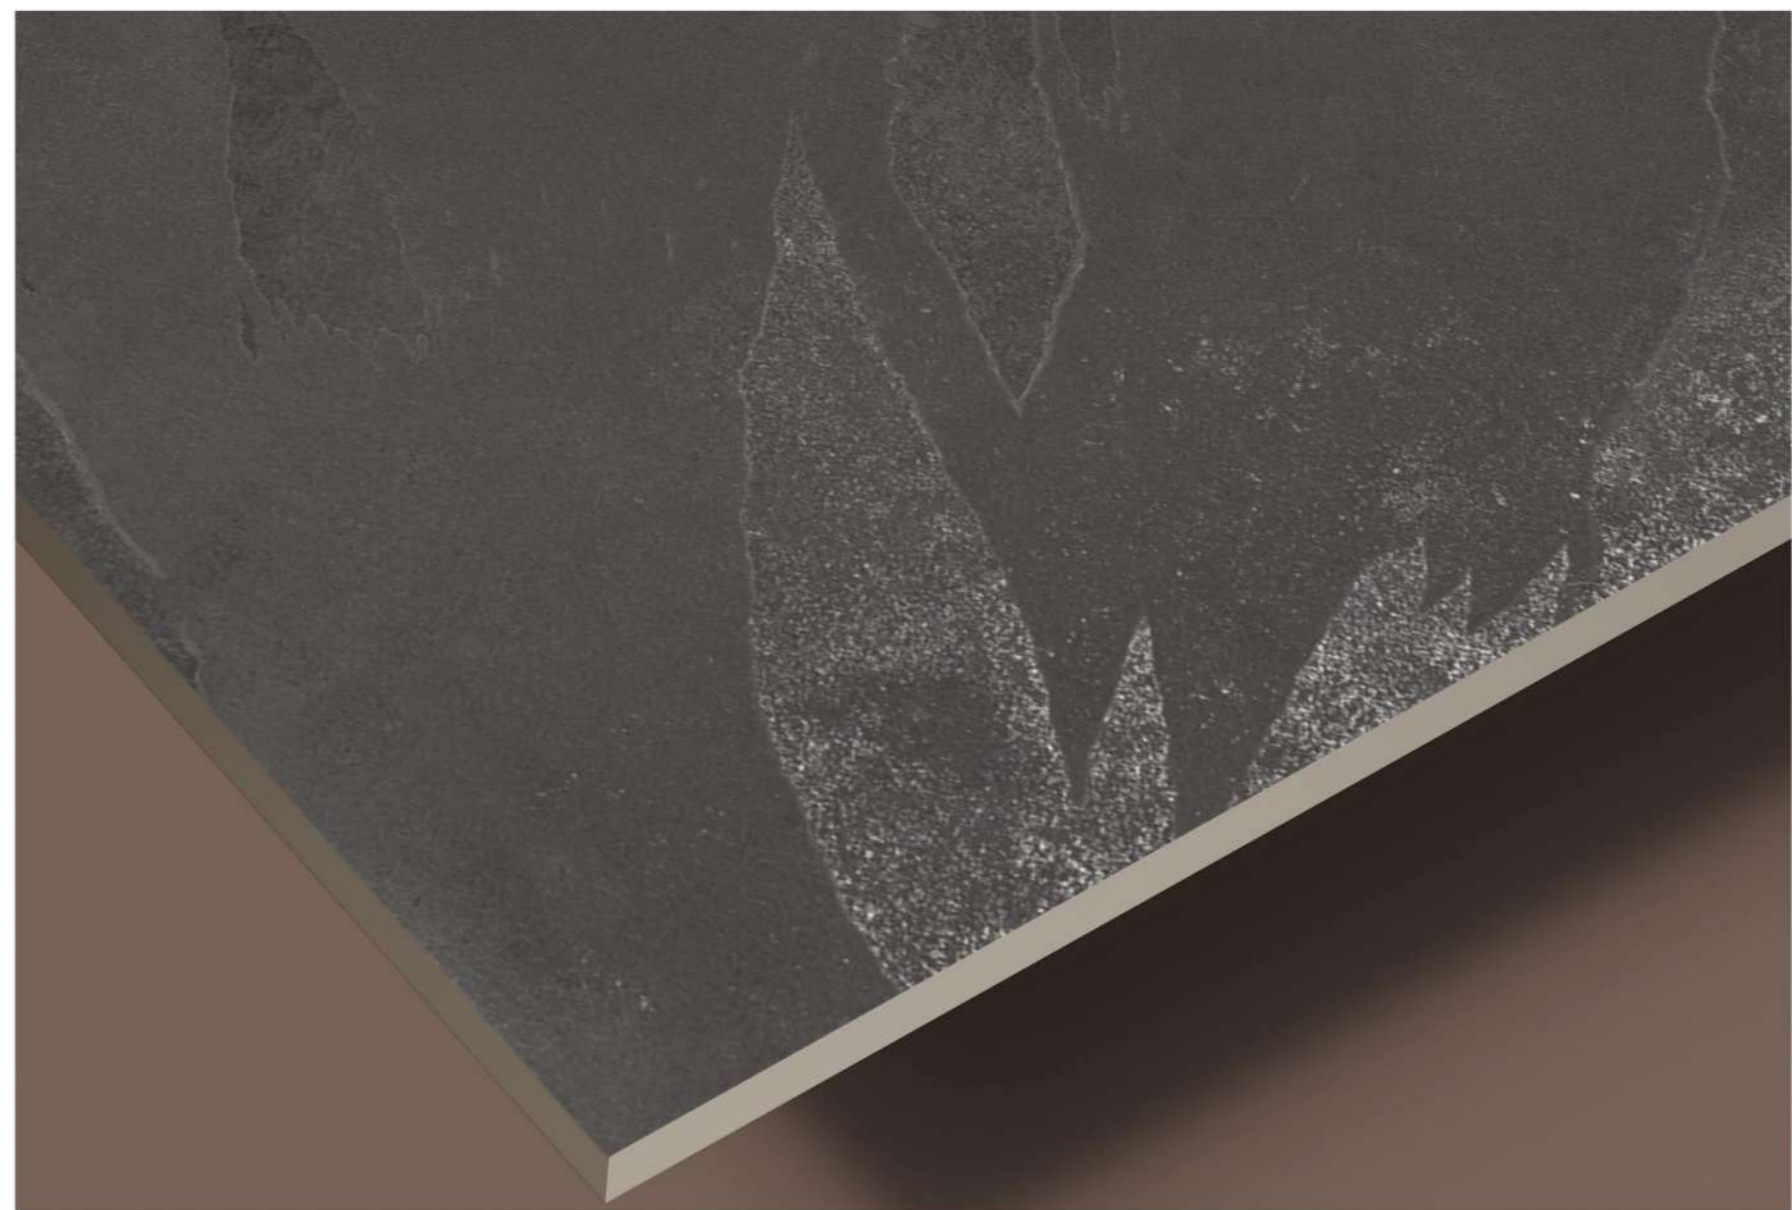

MARBLE TOUCH
next level slab

**NAXOS
NEGRO**

Finish | Carving
Random | 4 Faces

MARBLE TOUCH
next level slab

TEMPESTUOUS
NEUTRALS