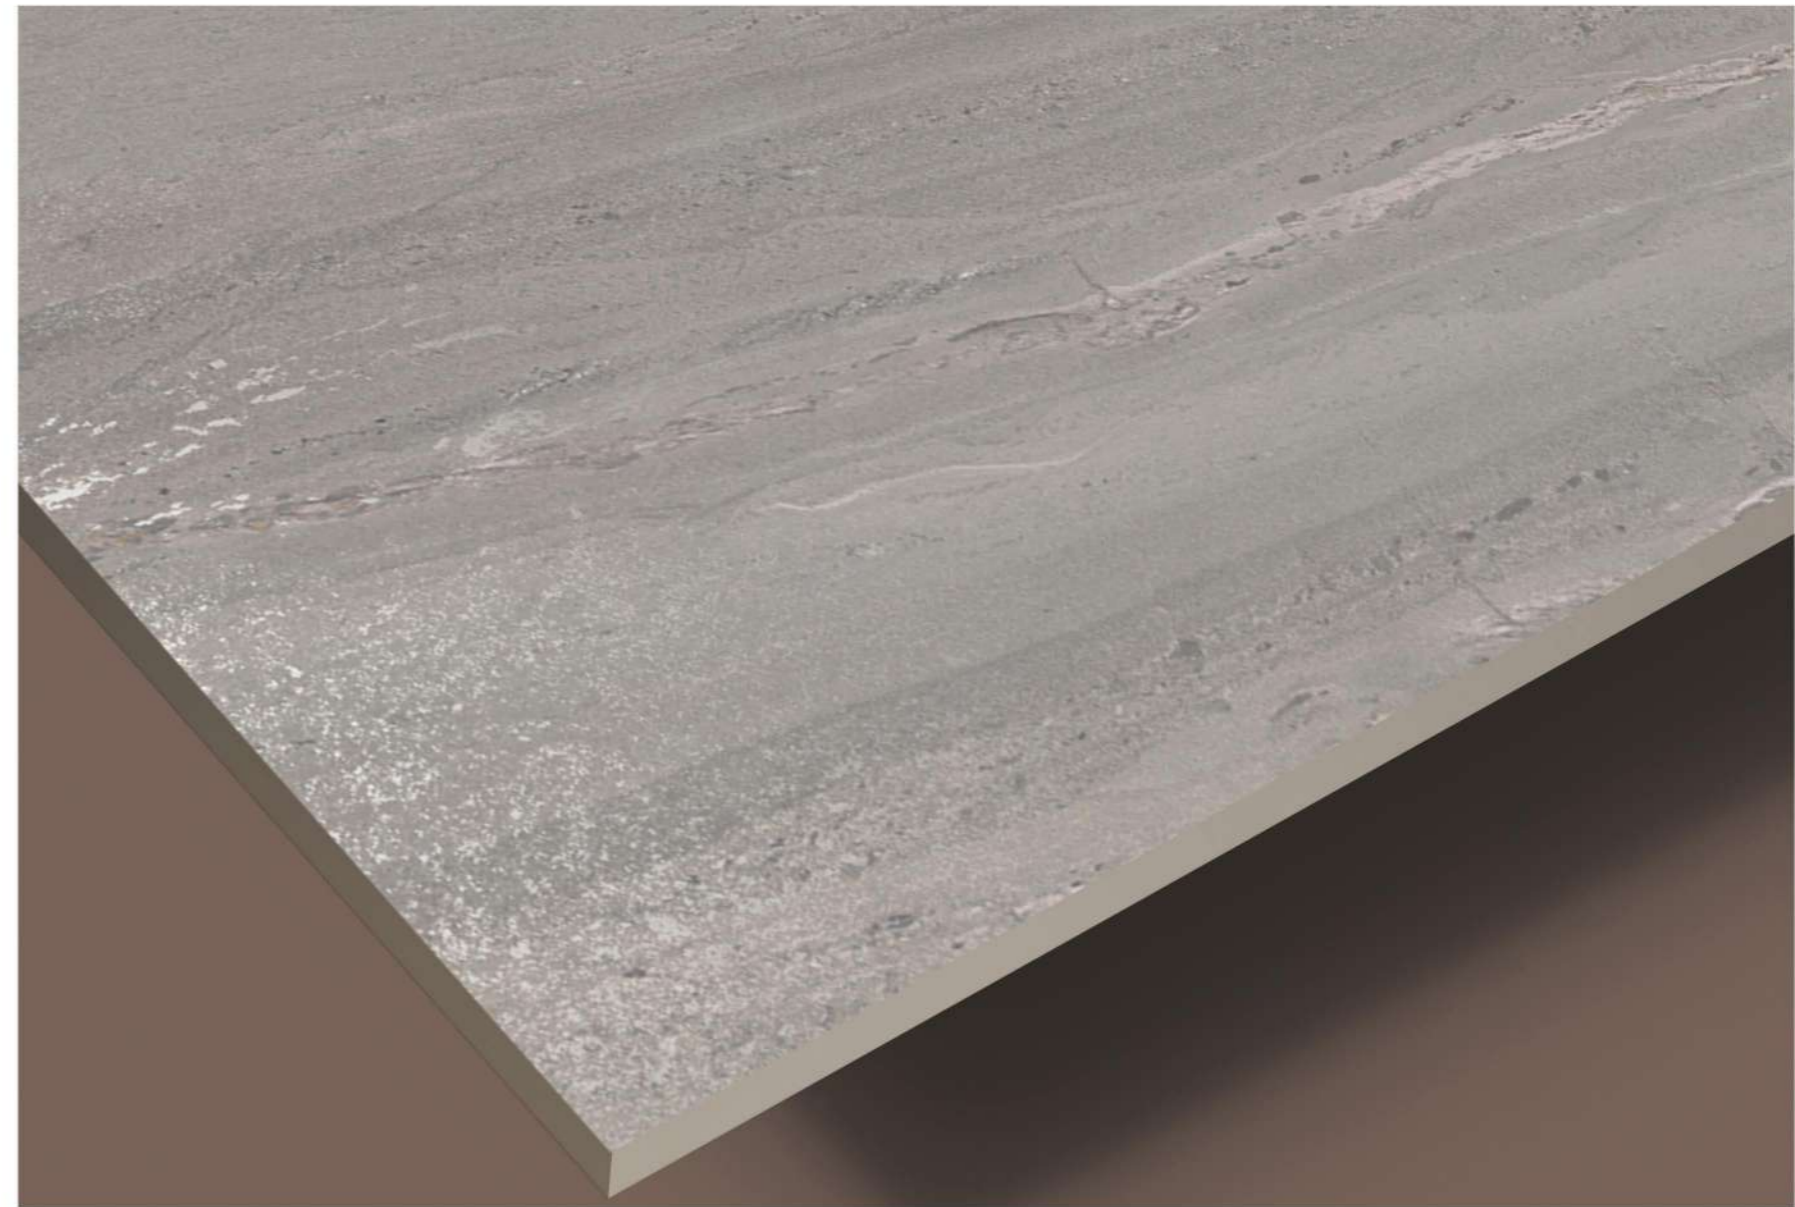

**MARBLE TOUCH**  
next level slab

**BERLINGTON  
SILVER COL**

Finish | Carving  
Random | 4 Faces

800x1600MM | 32"X64"

**MARBLE TOUCH**  
next level slab

CARVING THAT  
INFLUENCE  
AMBIENCE

**MARBLE TOUCH**  
next level slab