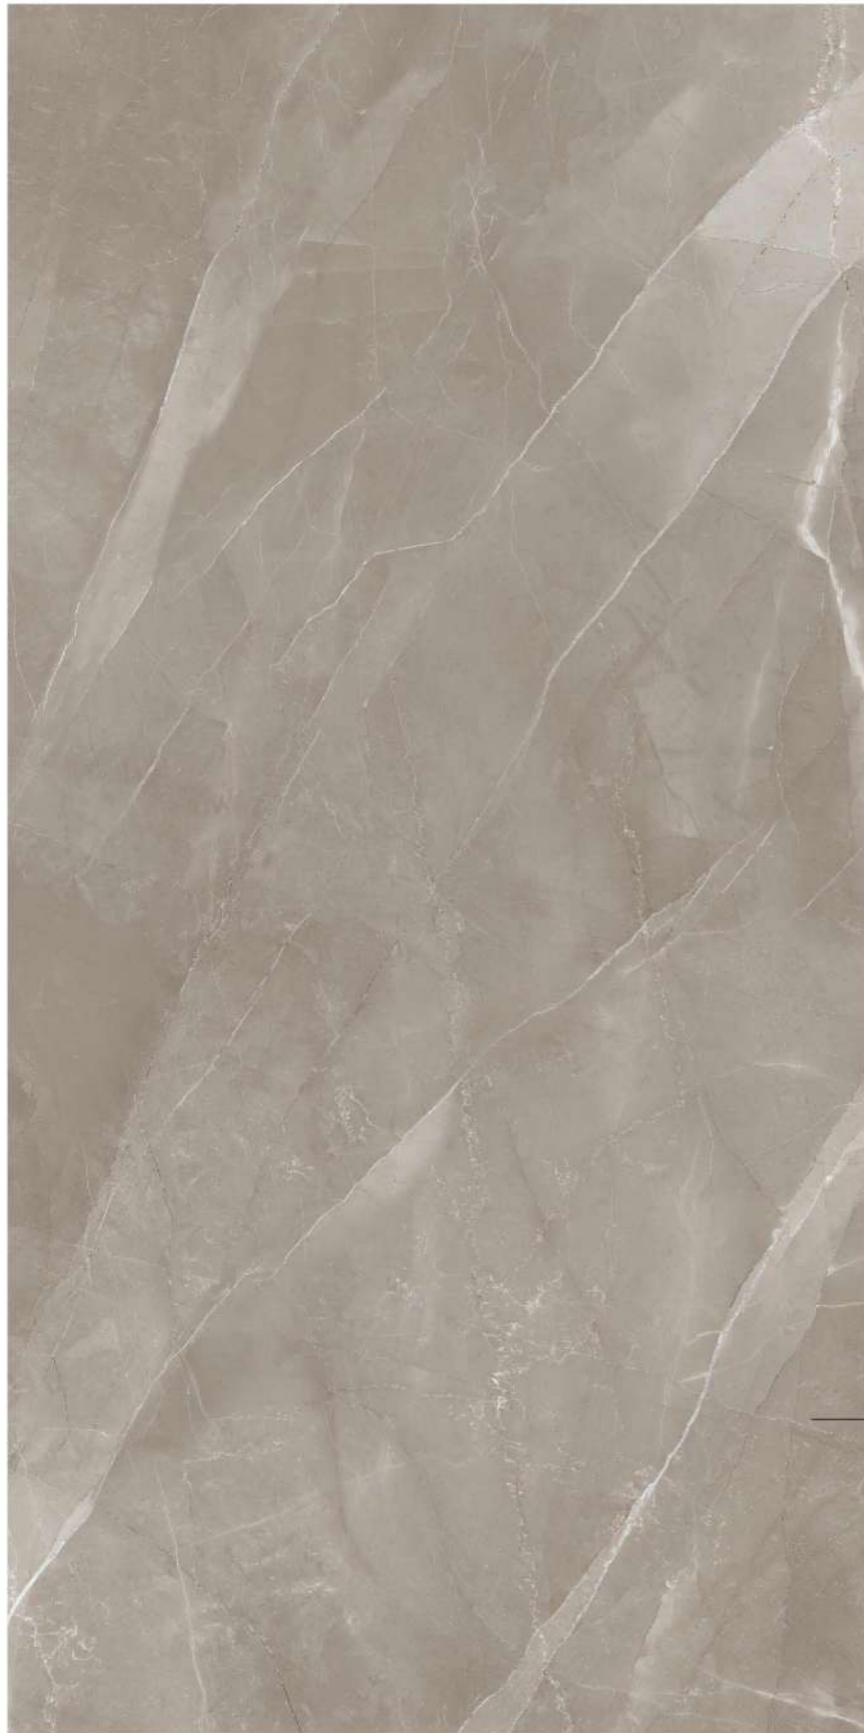

# GVT PGVT

600x600 MM | 600x1200 MM  
800x800 MM | 800x1600 MM  
1200x1200 MM

UNE  
XPEC  
TED  
BEAUTY

**ASTRIO TILES**

800x1600MM | 32"X64"

**MARBLE TOUCH**  
next level slab

**ARMANI  
BROWN**

Finish | Carving  
Random | 4 Faces