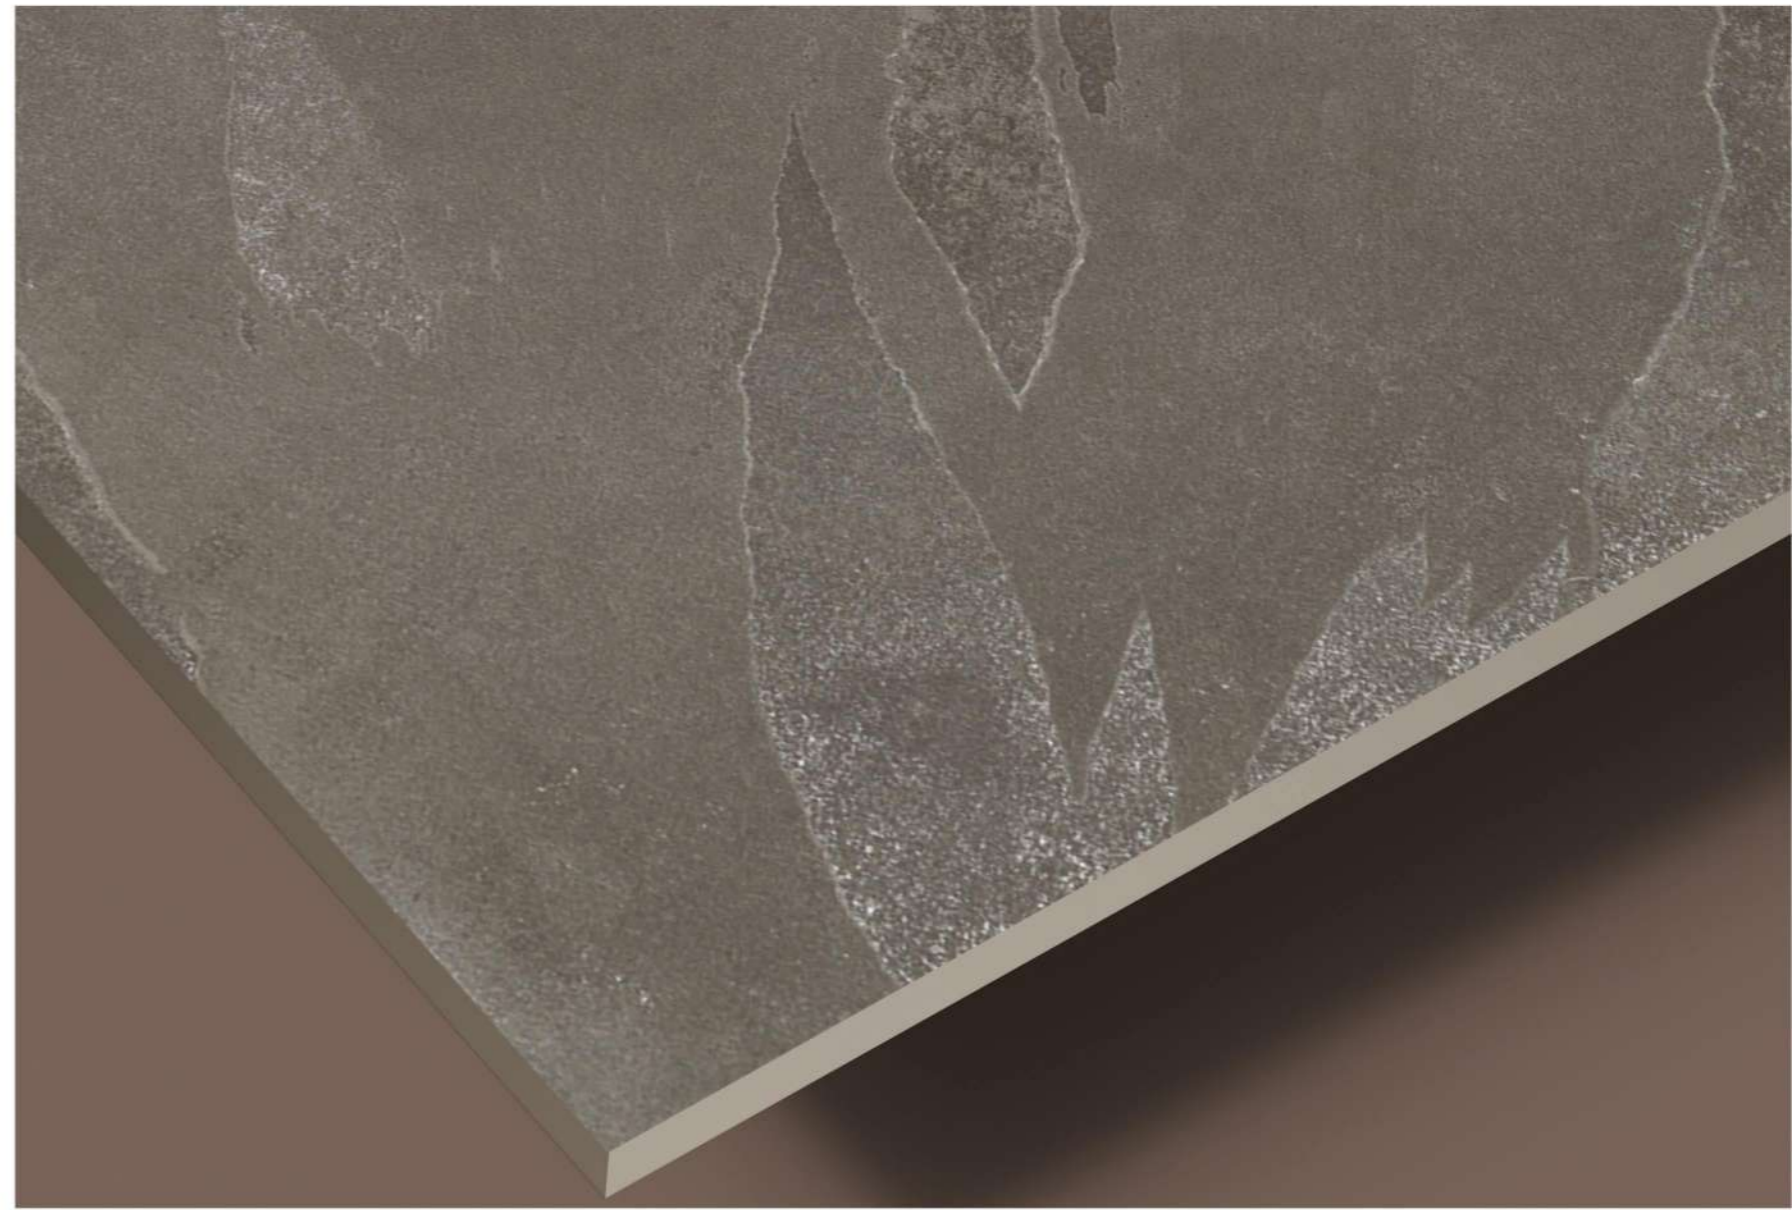

MARBLE TOUCH
next level slab

**NAXOS
CHOCO**

Finish | Carving
Random | 4 Faces

MARBLE TOUCH
next level slab

TRANSLUCENT
MAGNIFICENCE