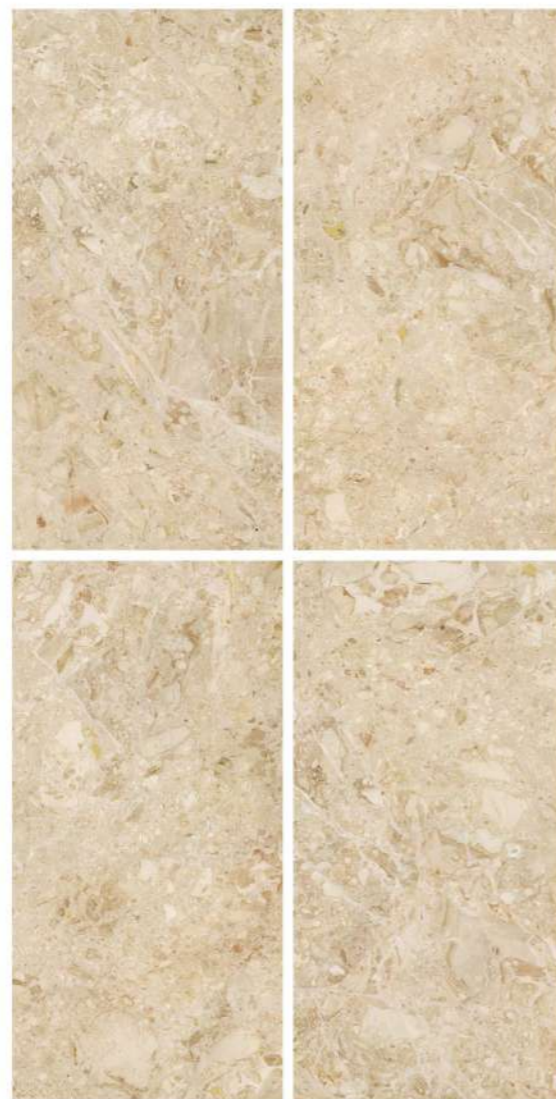

800x1600MM | 32"X64"