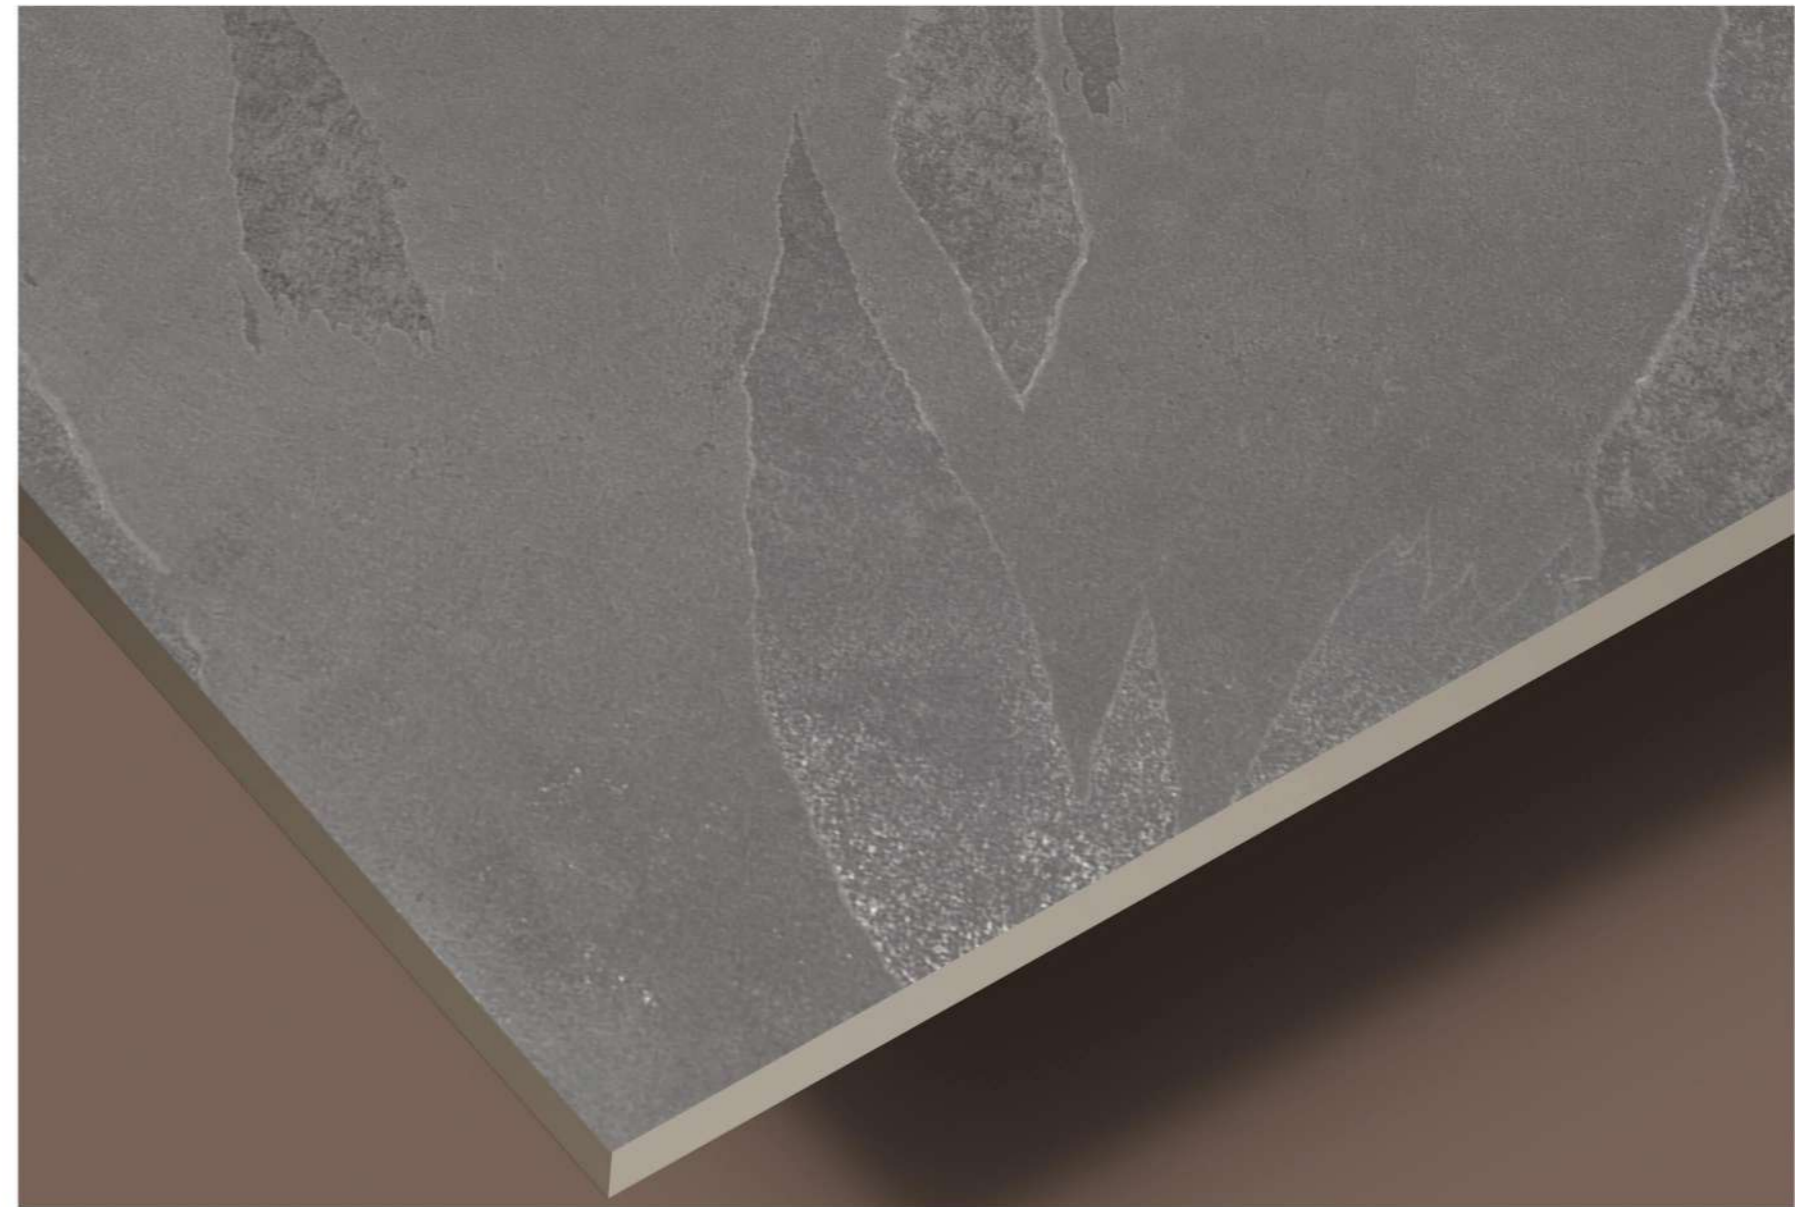

**NAXOS
ANTRACITE**

Finish | Carving
Random | 4 Faces

MARBLE TOUCH
next level slab

REDEFINE
YOUR HOME