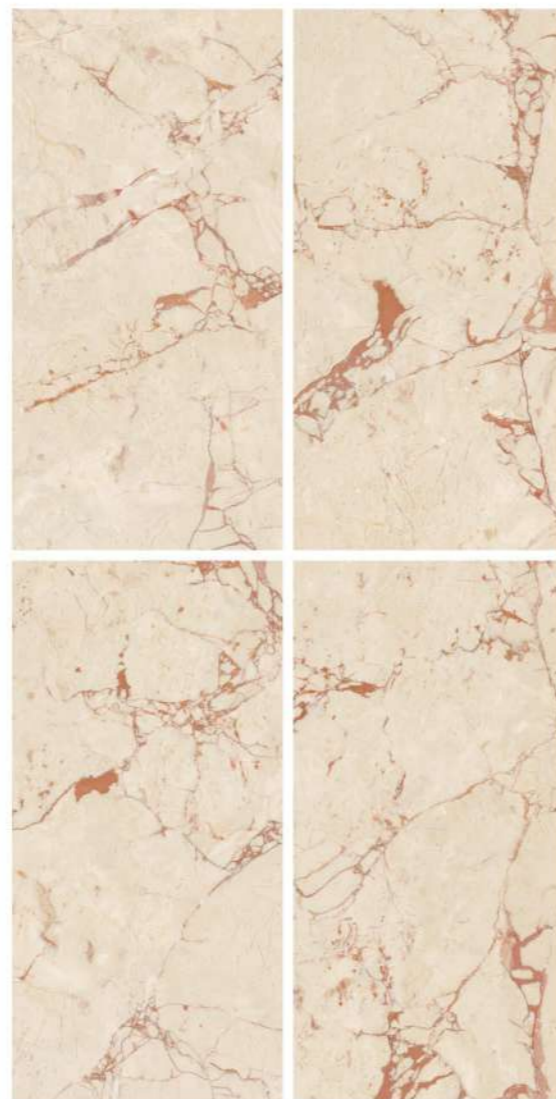

QUINTESSENCE  
OF TIMBER

800x1600MM | 32"X64"

**MARBLE TOUCH**  
next level slab

NATURAL  
SOPHISTICATION

**MARBLE TOUCH**  
next level slab

**ROAA  
EVOQUE**

Finish | Carving  
Random | 4 Faces

800x1600MM | 32"X64"