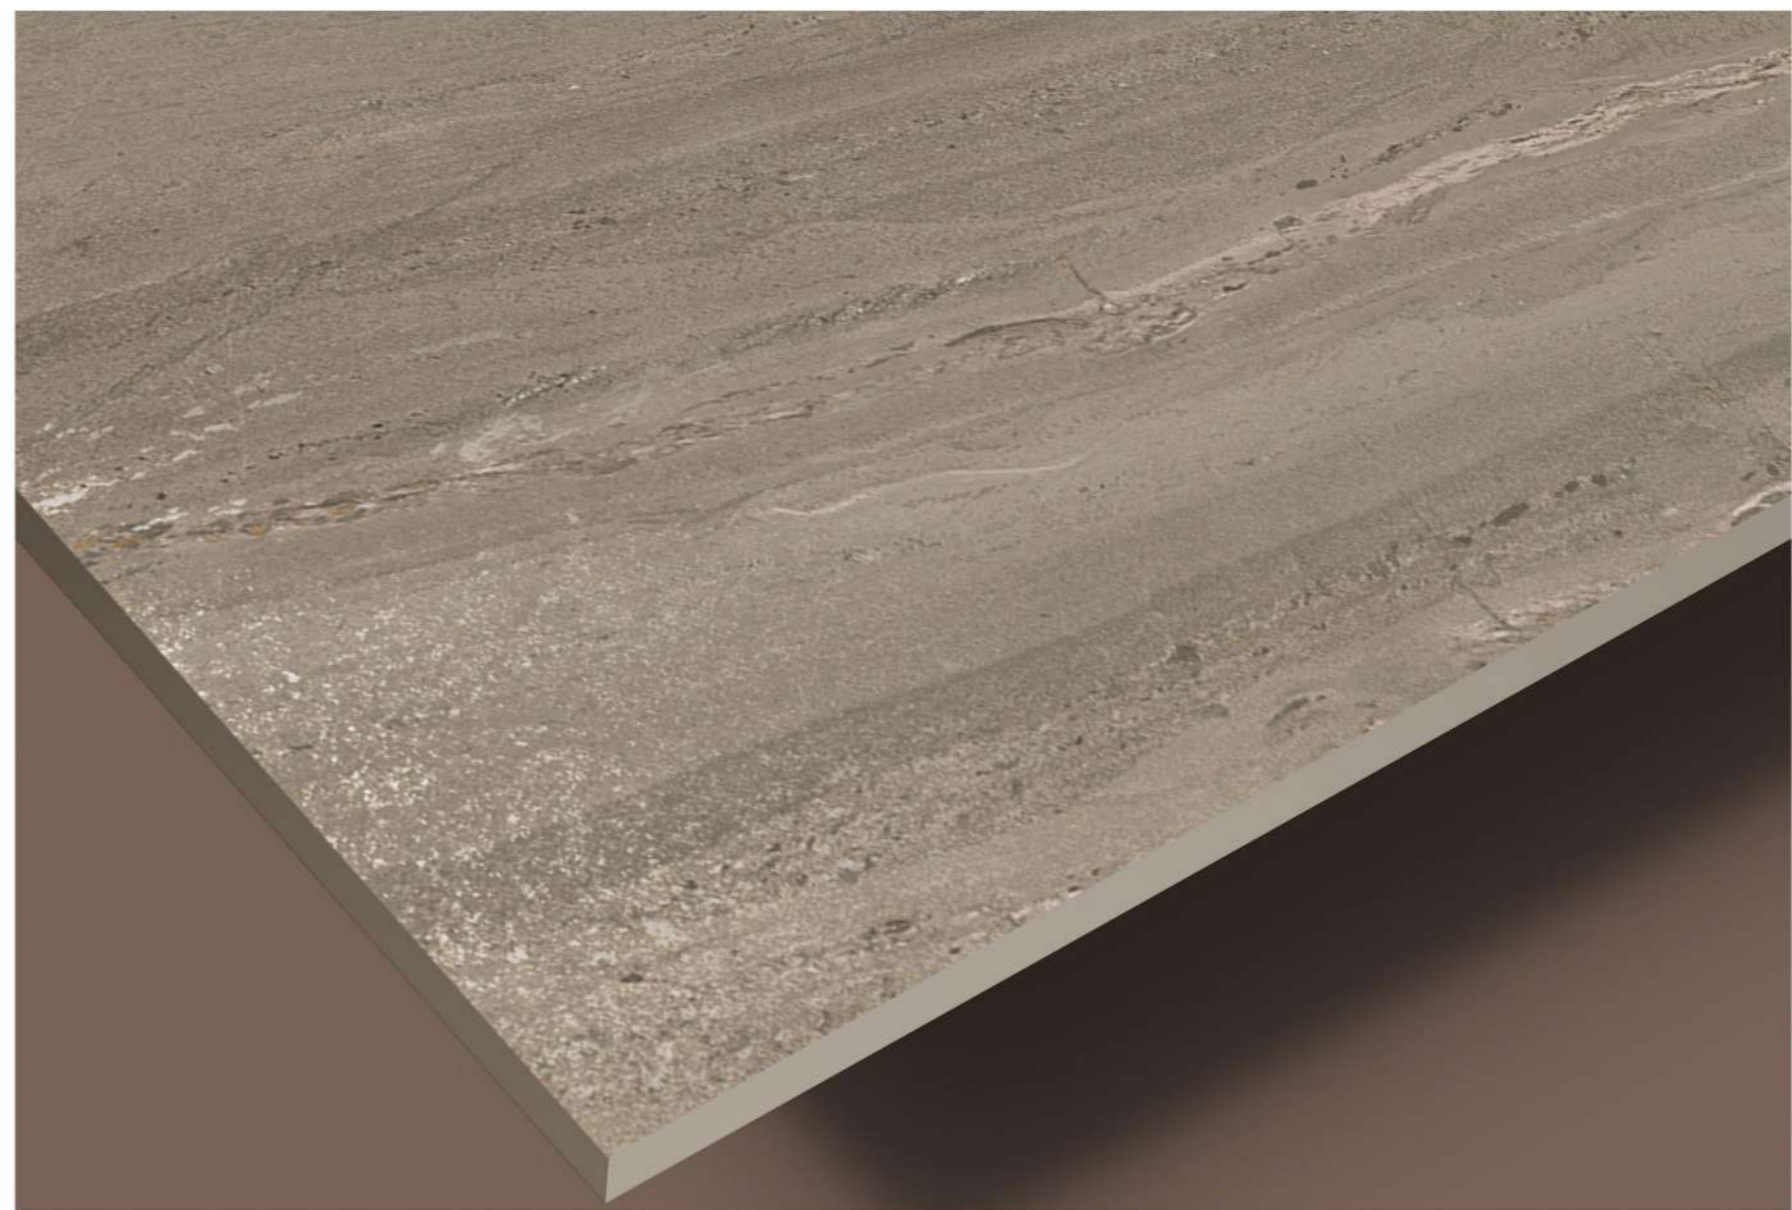

**BERLINGTON  
SMOKE**

Finish | Carving  
Random | 4 Faces

800x1600MM | 32"X64"

**MARBLE TOUCH**  
next level slab

UNTAMED LEGACY  
OF ARTISTRY

**MARBLE TOUCH**  
next level slab

**BERLINGTON**  
TAUPE COL

Finish | Carving  
Random | 4 Faces