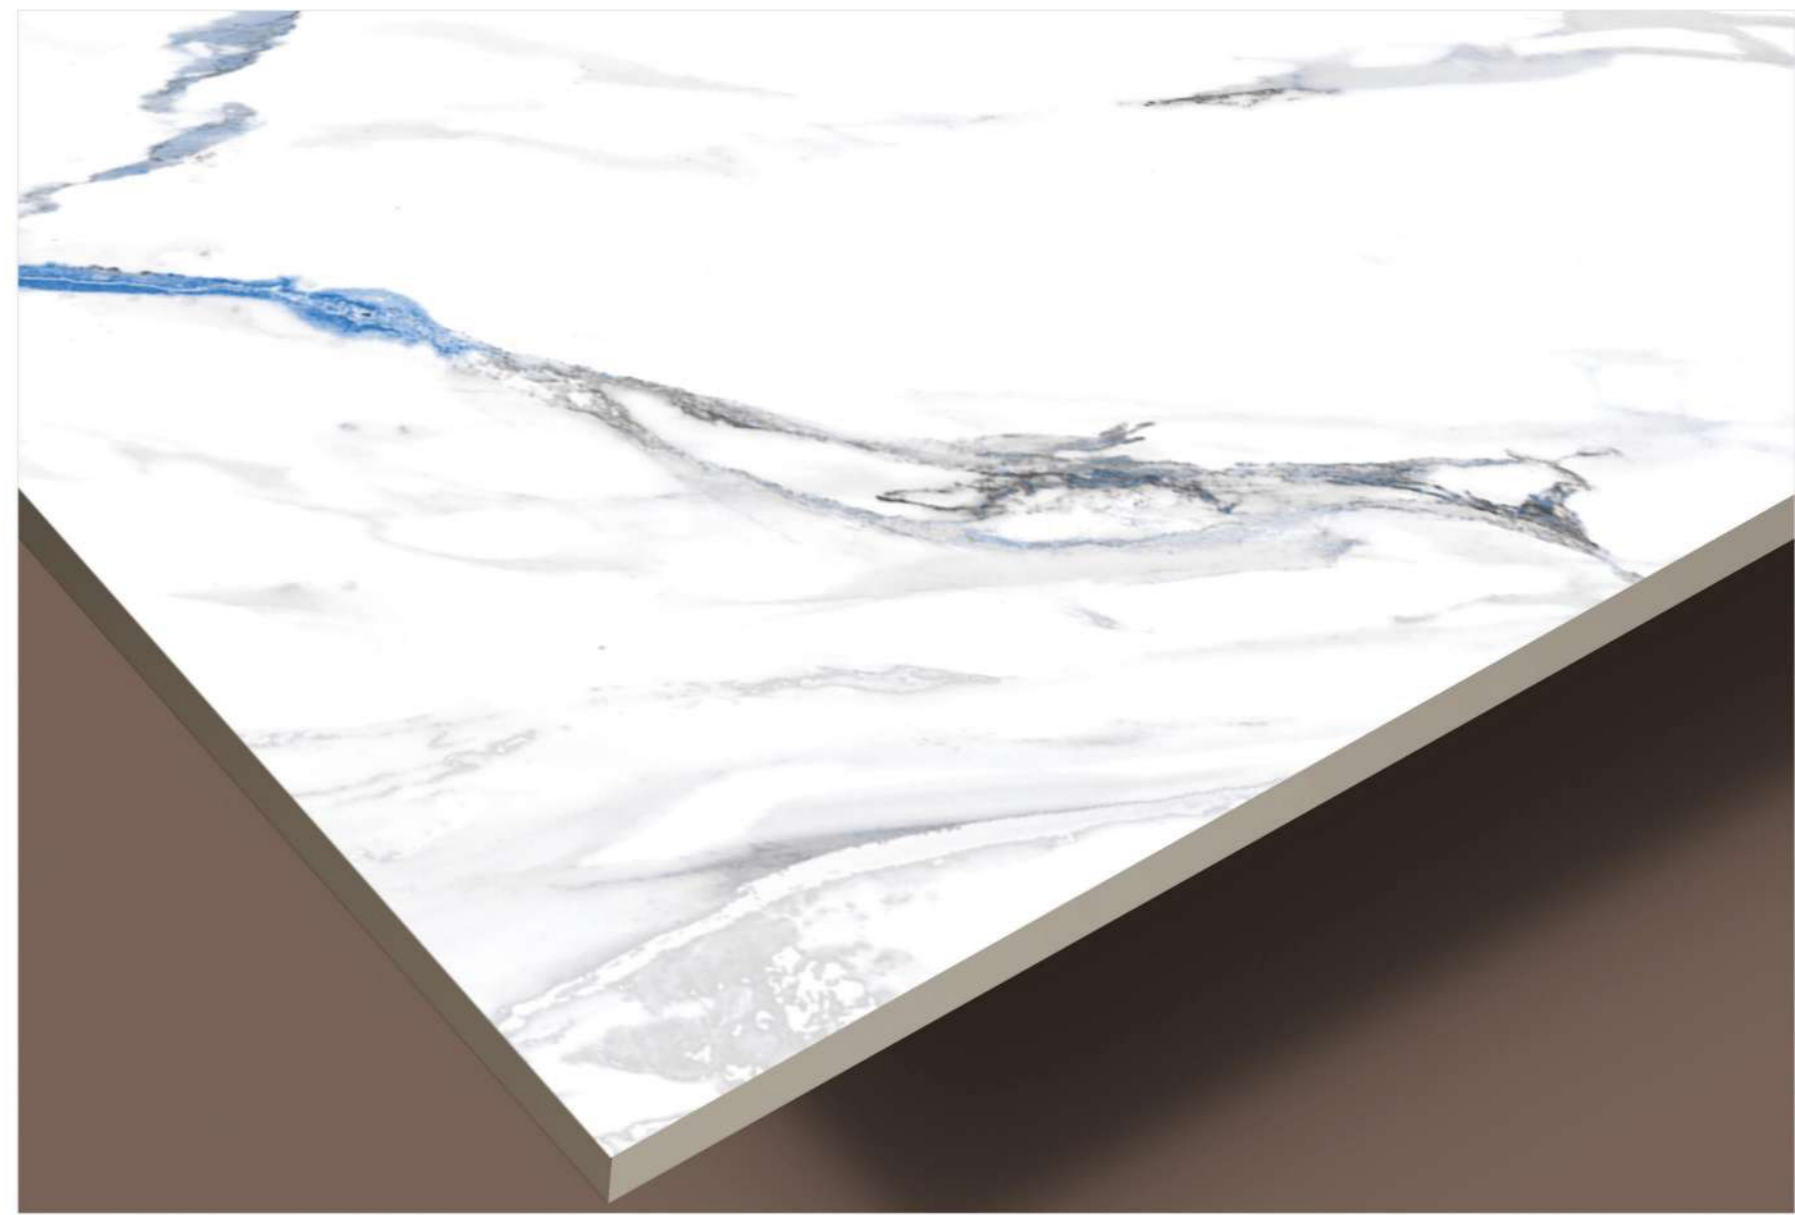

MARBLE TOUCH
next level slab

CURATING
VOGUISH
SPLENDOR