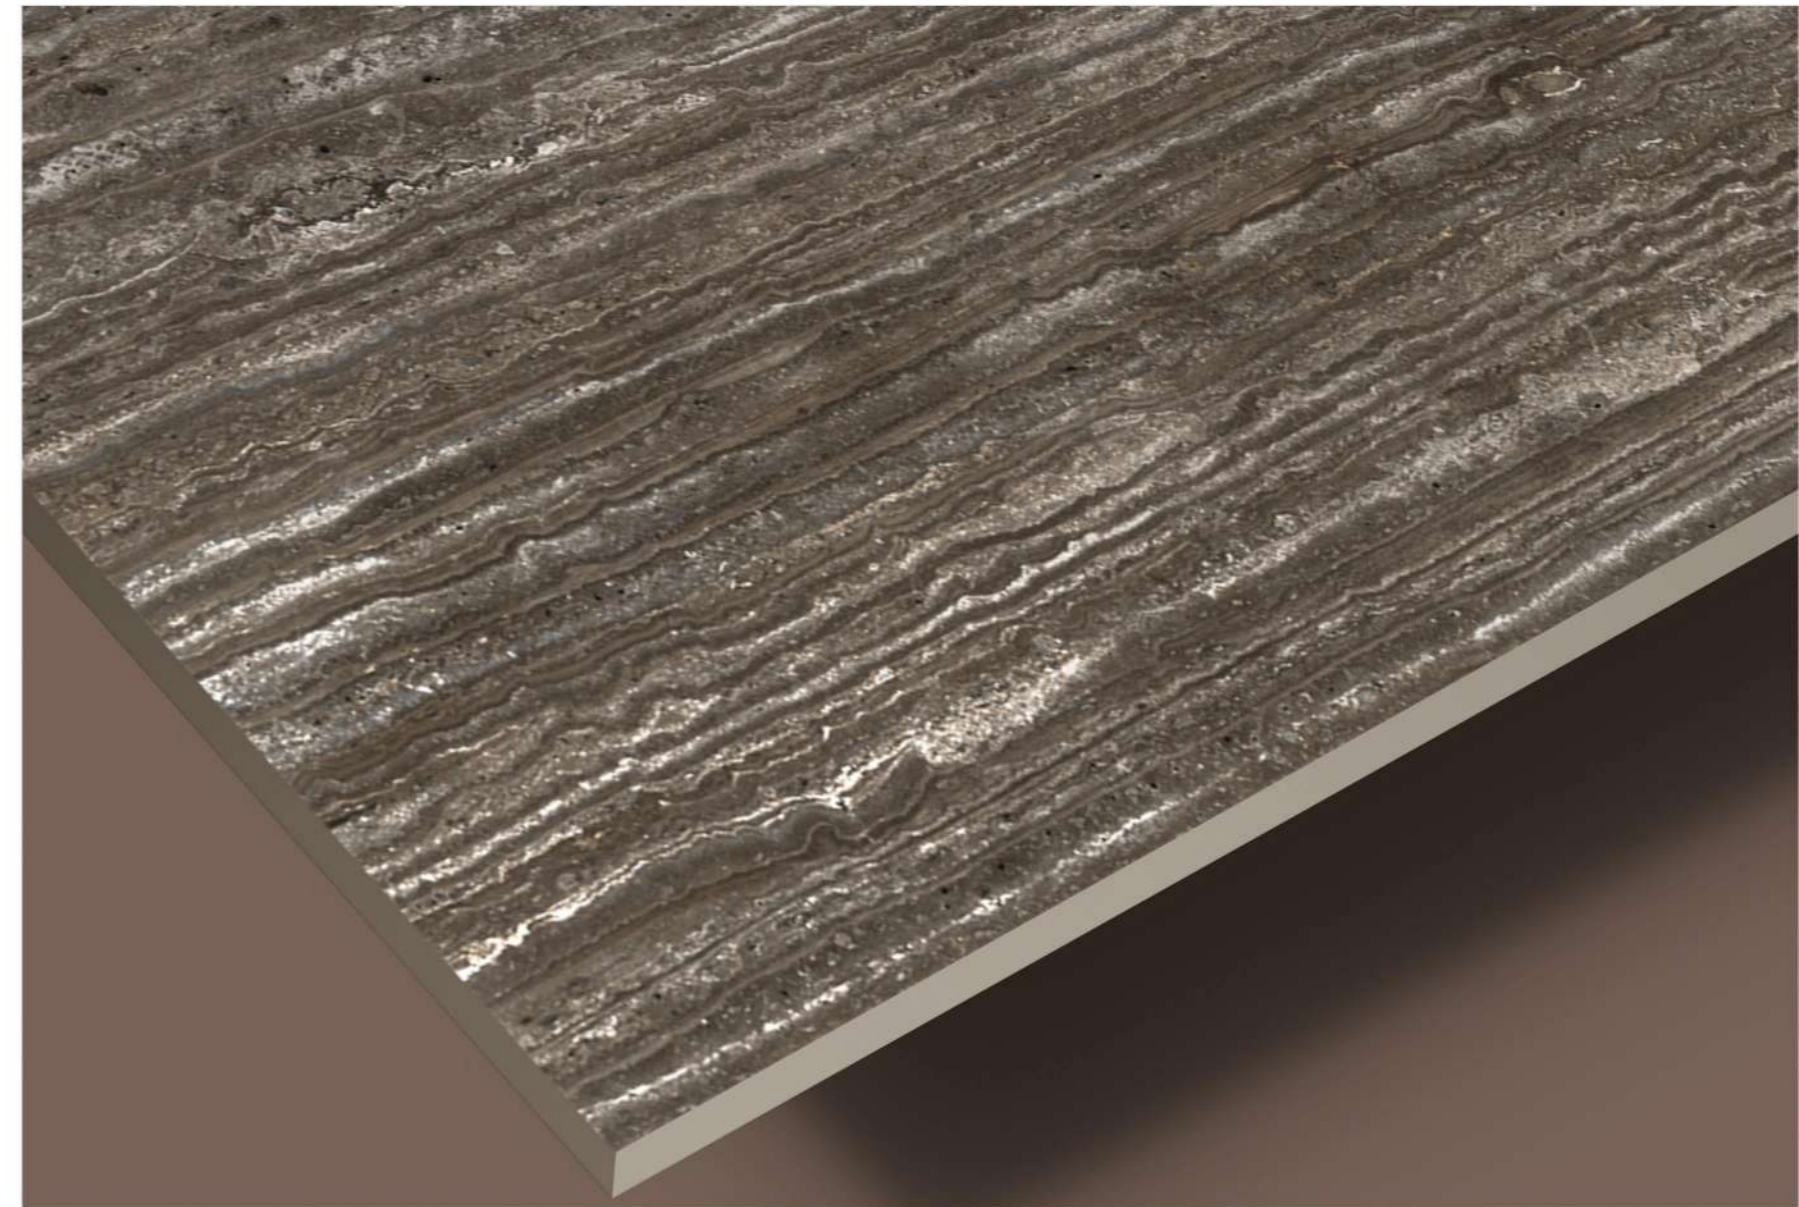

MARBLE TOUCH
next level slab

CURATING
VOGUISH SPLENDOR