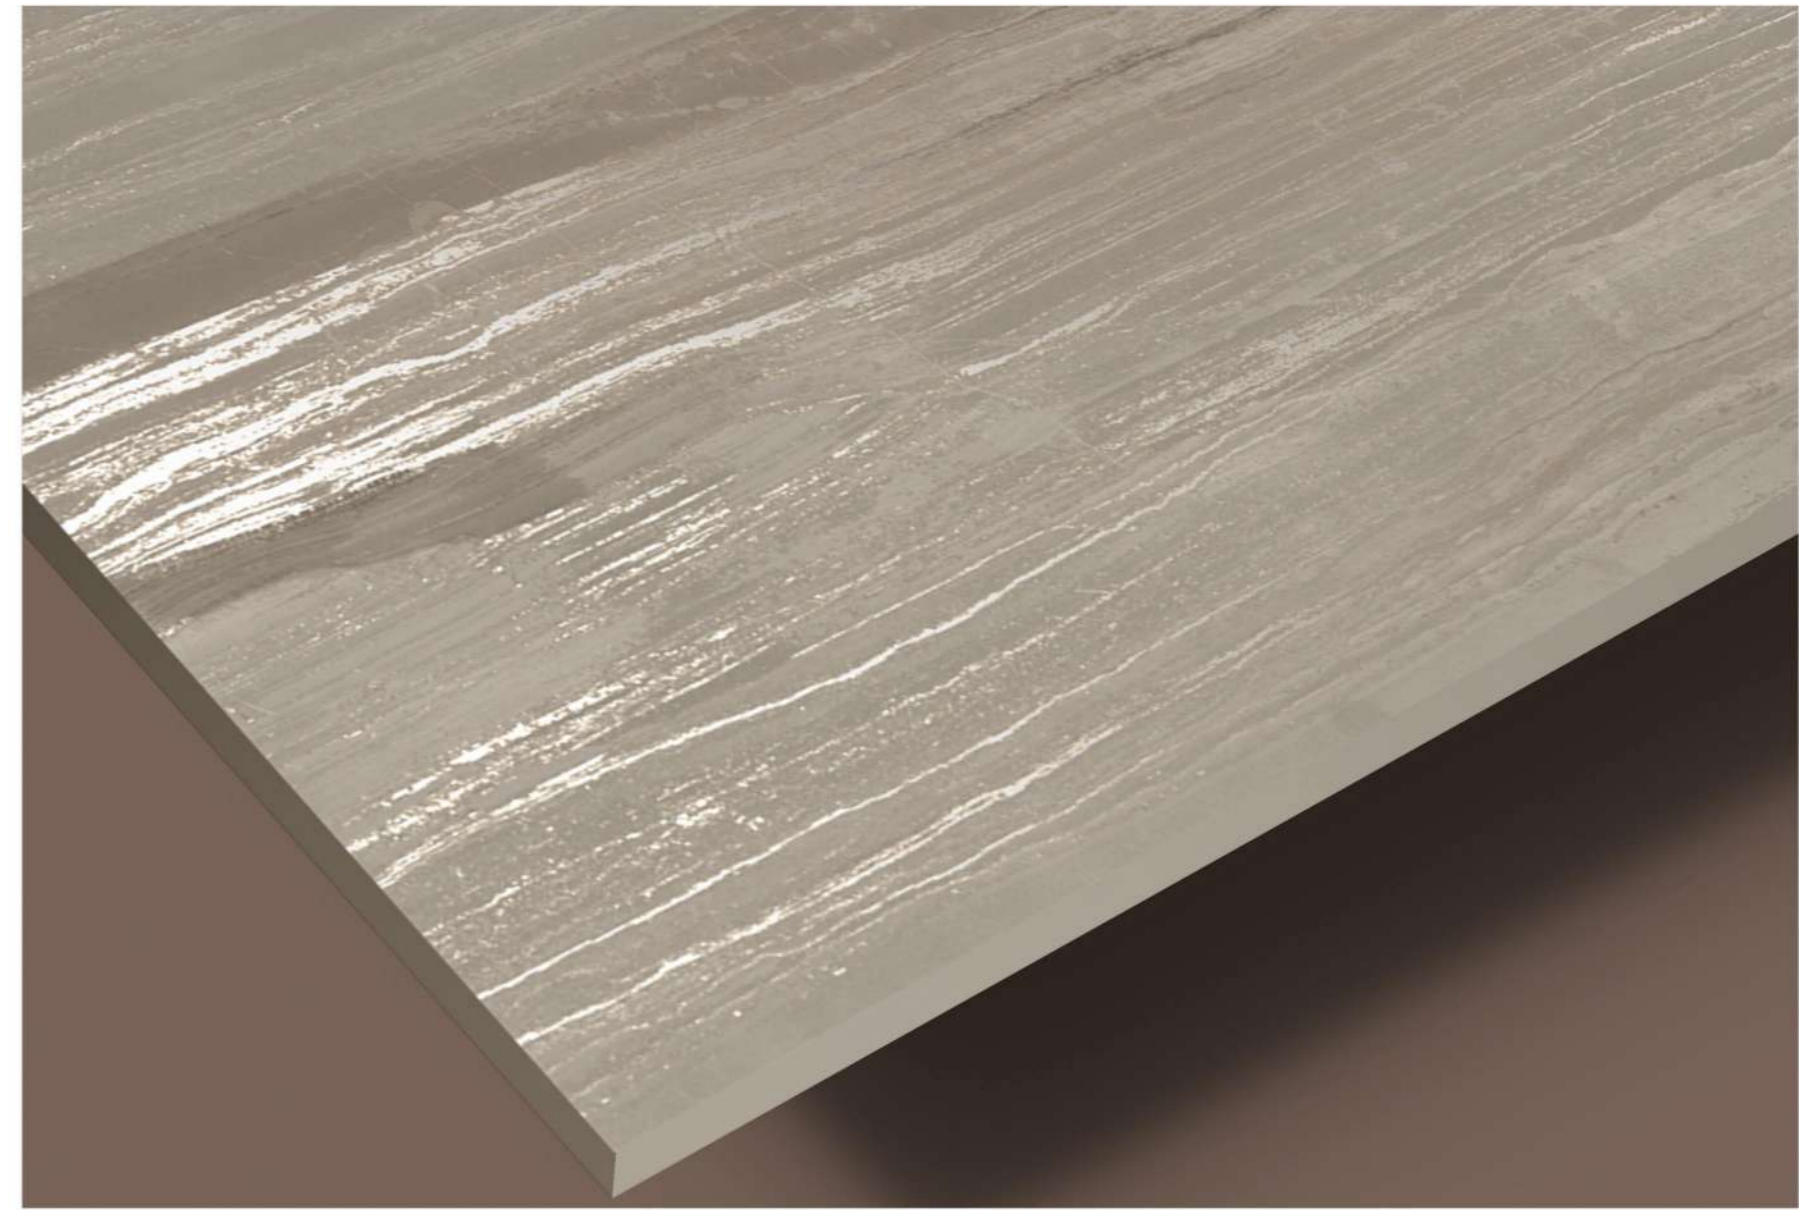

Finish | Carving  
Random | 4 Faces

**MARBLE TOUCH**  
next level slab

MAGIC IN  
THE WILDERNESS

800x1600MM | 32"X64"

**MARBLE TOUCH**  
next level slab

COMPELLING  
CRAFTMANSHIP

**MARBLE TOUCH**  
next level slab