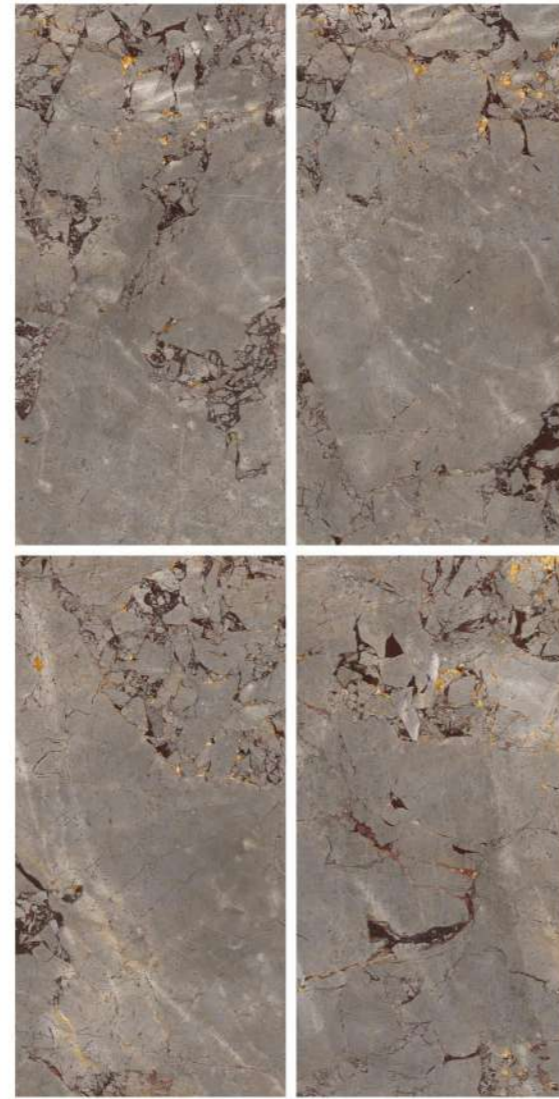

800x1600MM | 32"x64"