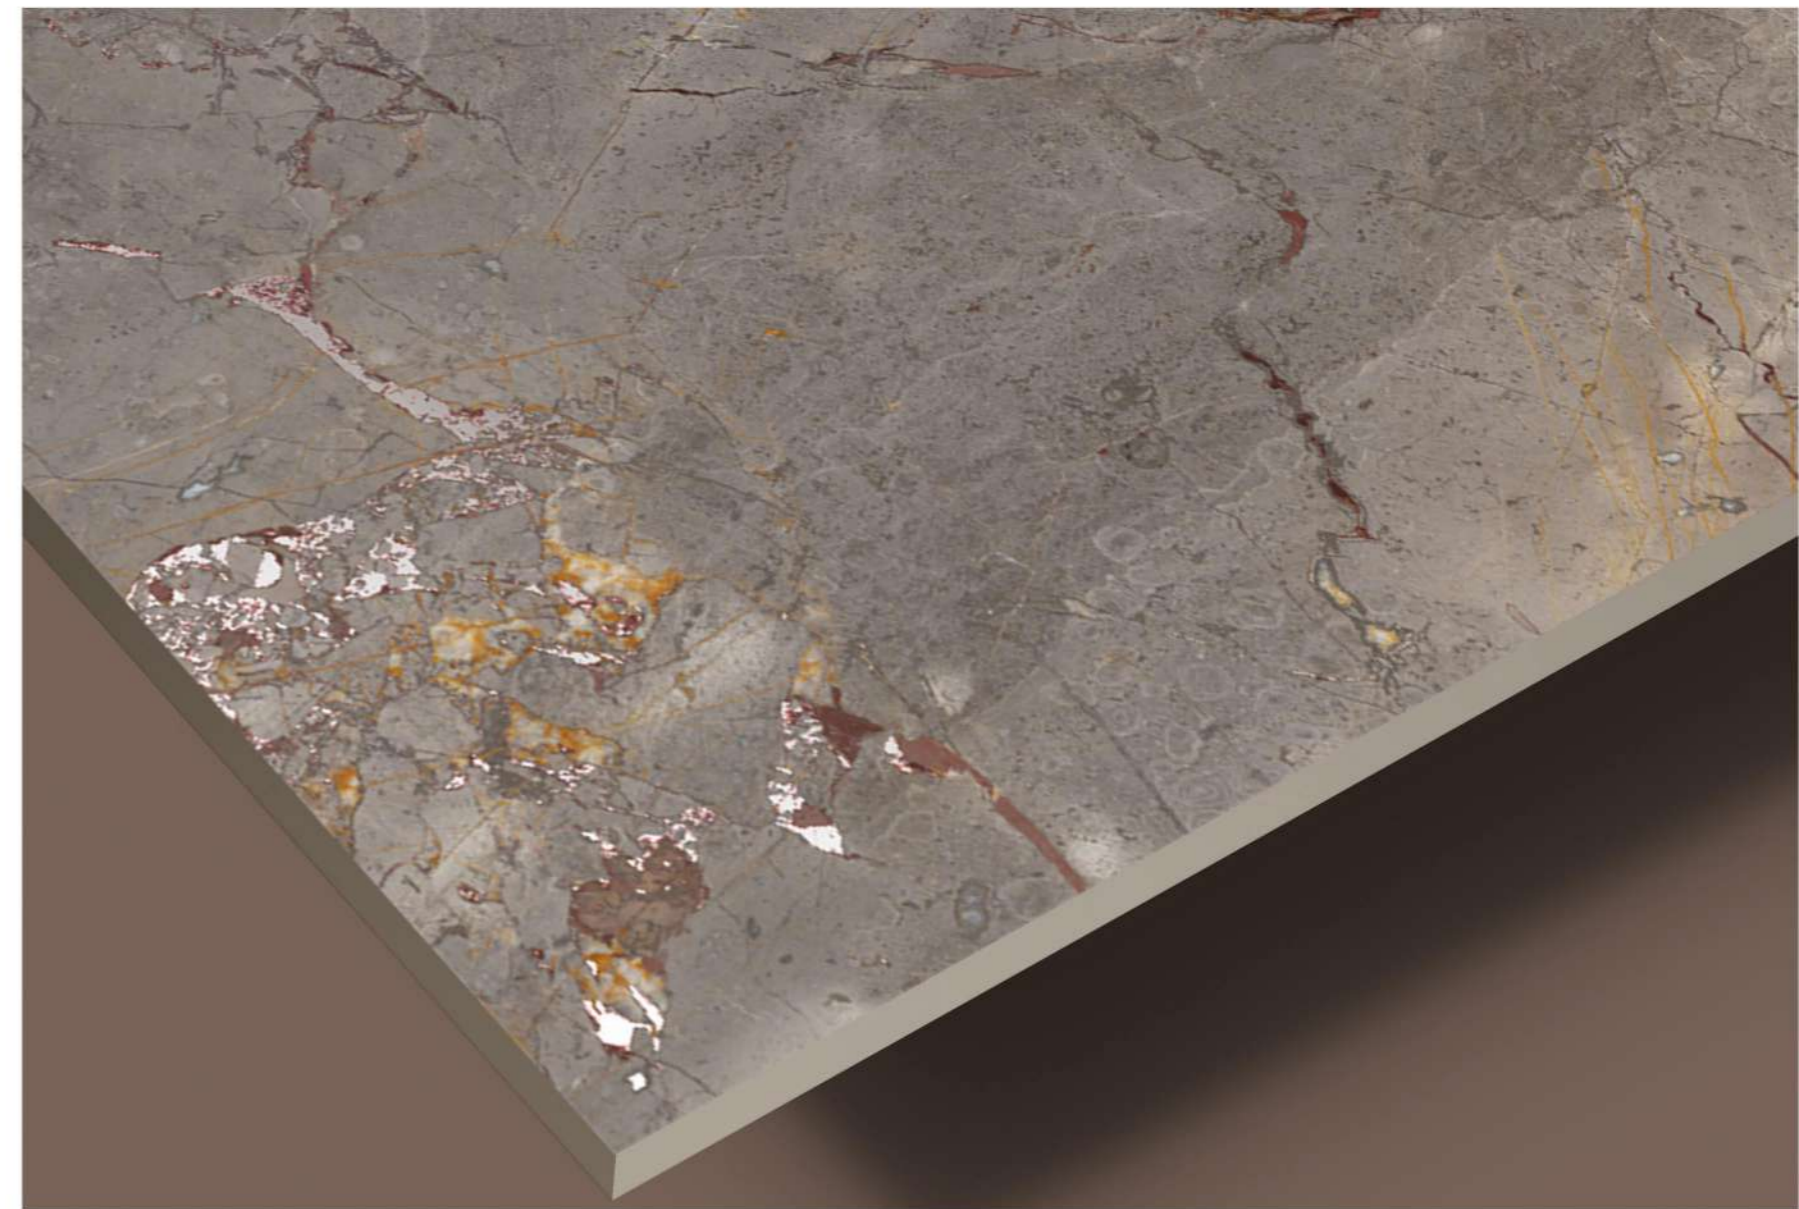

Finish | Carving  
Random | 3 Faces

**MARBLE TOUCH**  
next level slab

LOVE THE  
ENCHANTE

800x1600MM | 32"x64"

**MARBLE TOUCH**  
next level slab

TIMELESS  
AESTHETIC

**MARBLE TOUCH**  
next level slab

**GLACIAR  
GOLD**