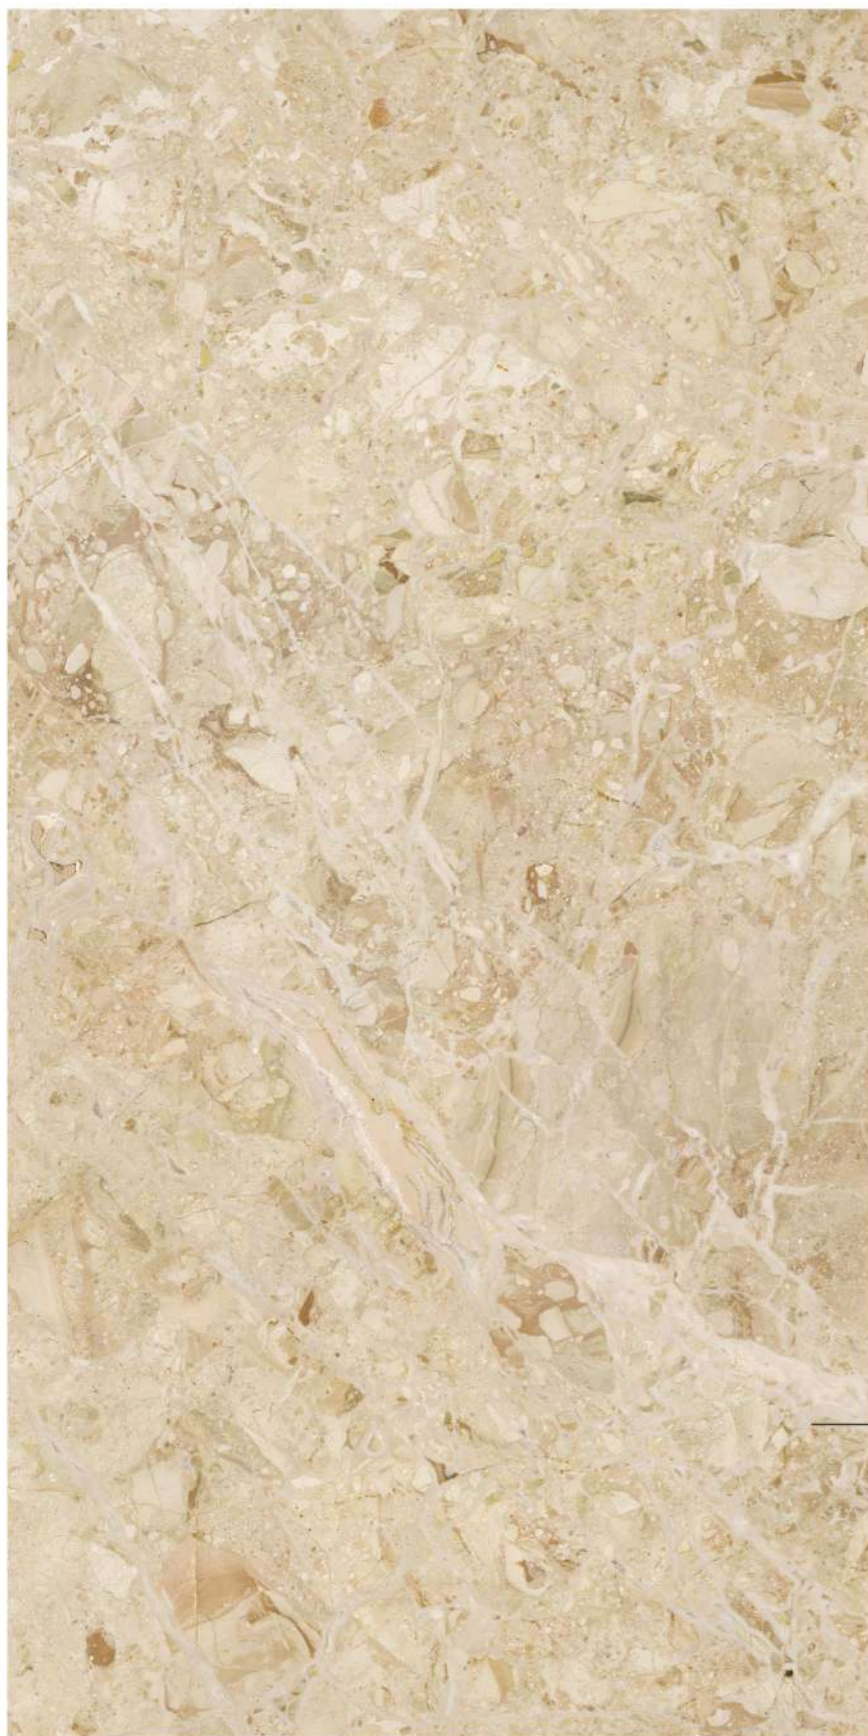

800x1600MM | 32"X64"