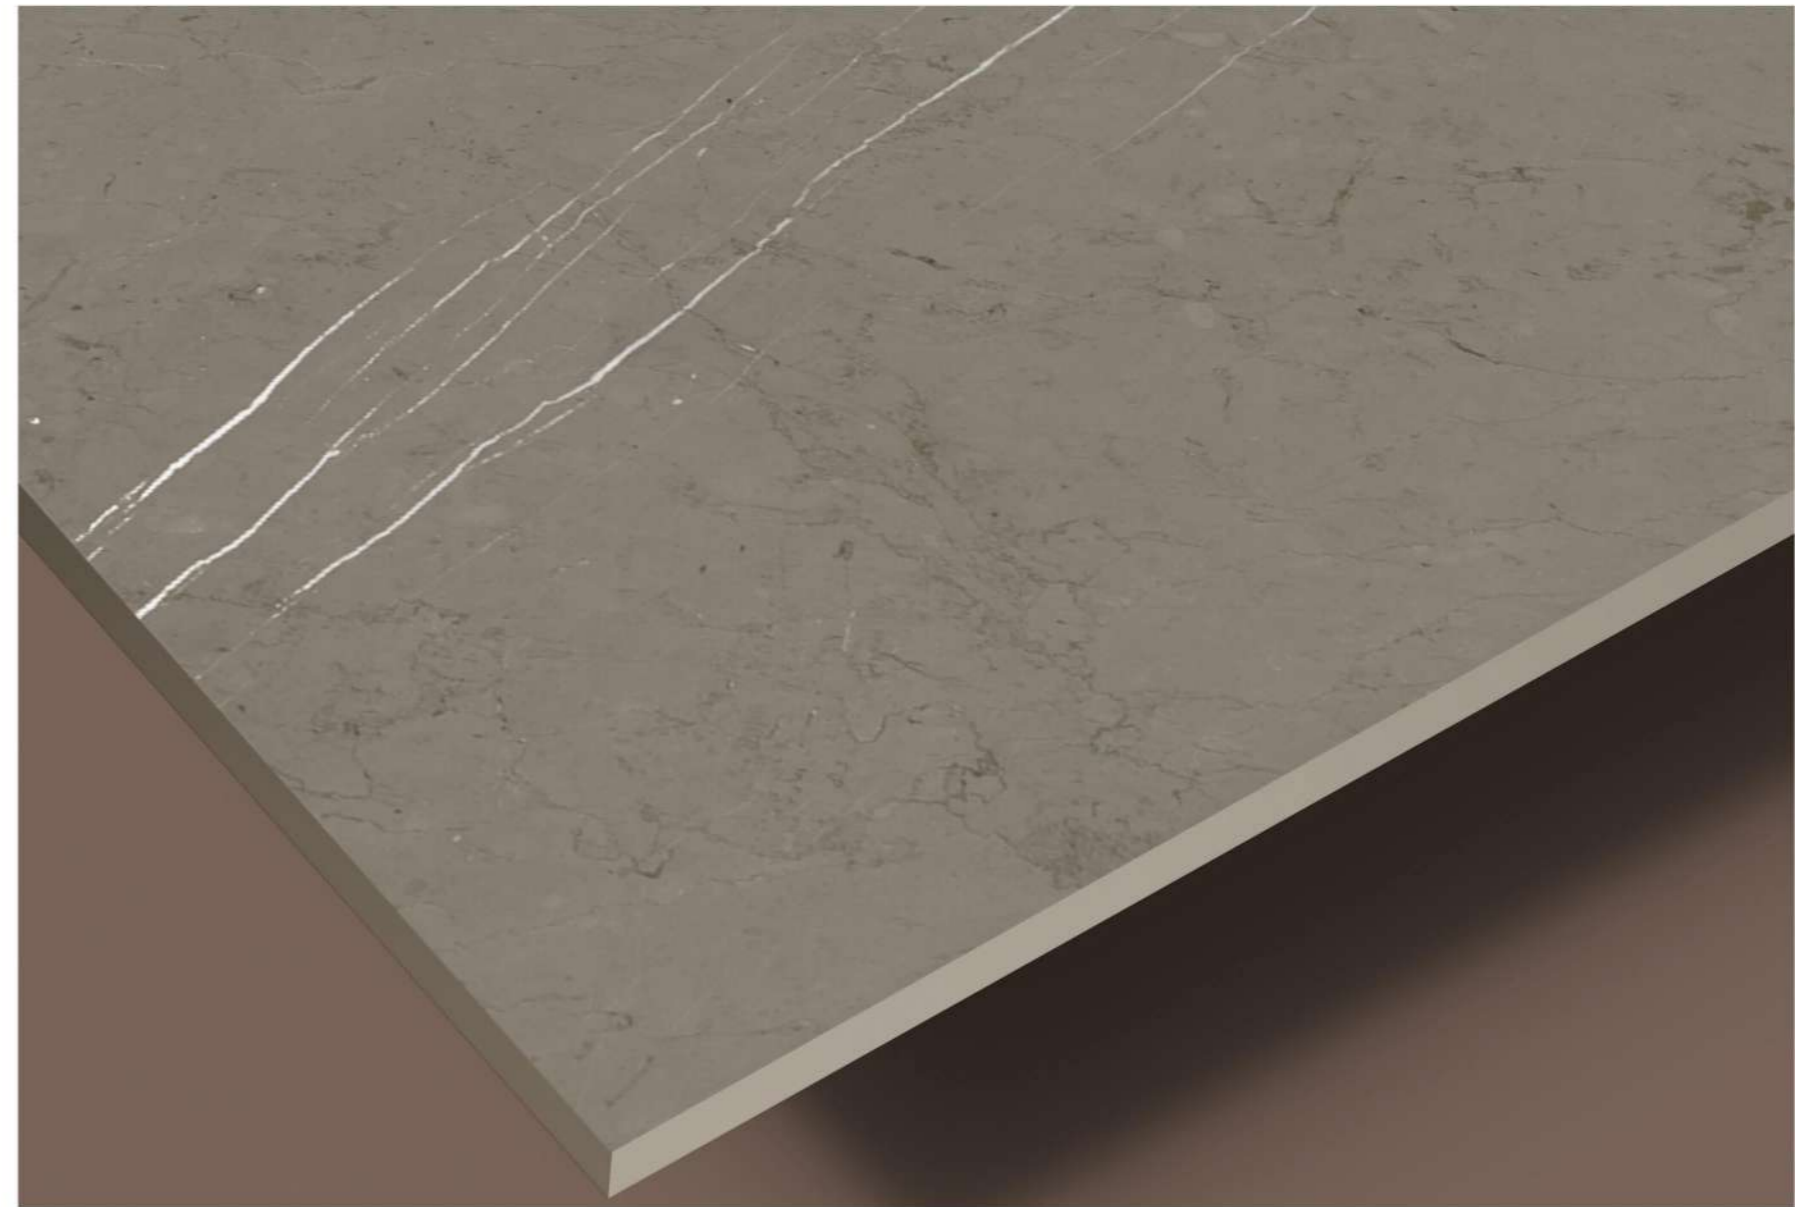

MARBLE TOUCH
next level slab

**PIETRA
TAUPE**

Finish | Carving
Random | 4 Faces

MARBLE TOUCH
next level slab

QUINTESSENCE
OF TIMBER