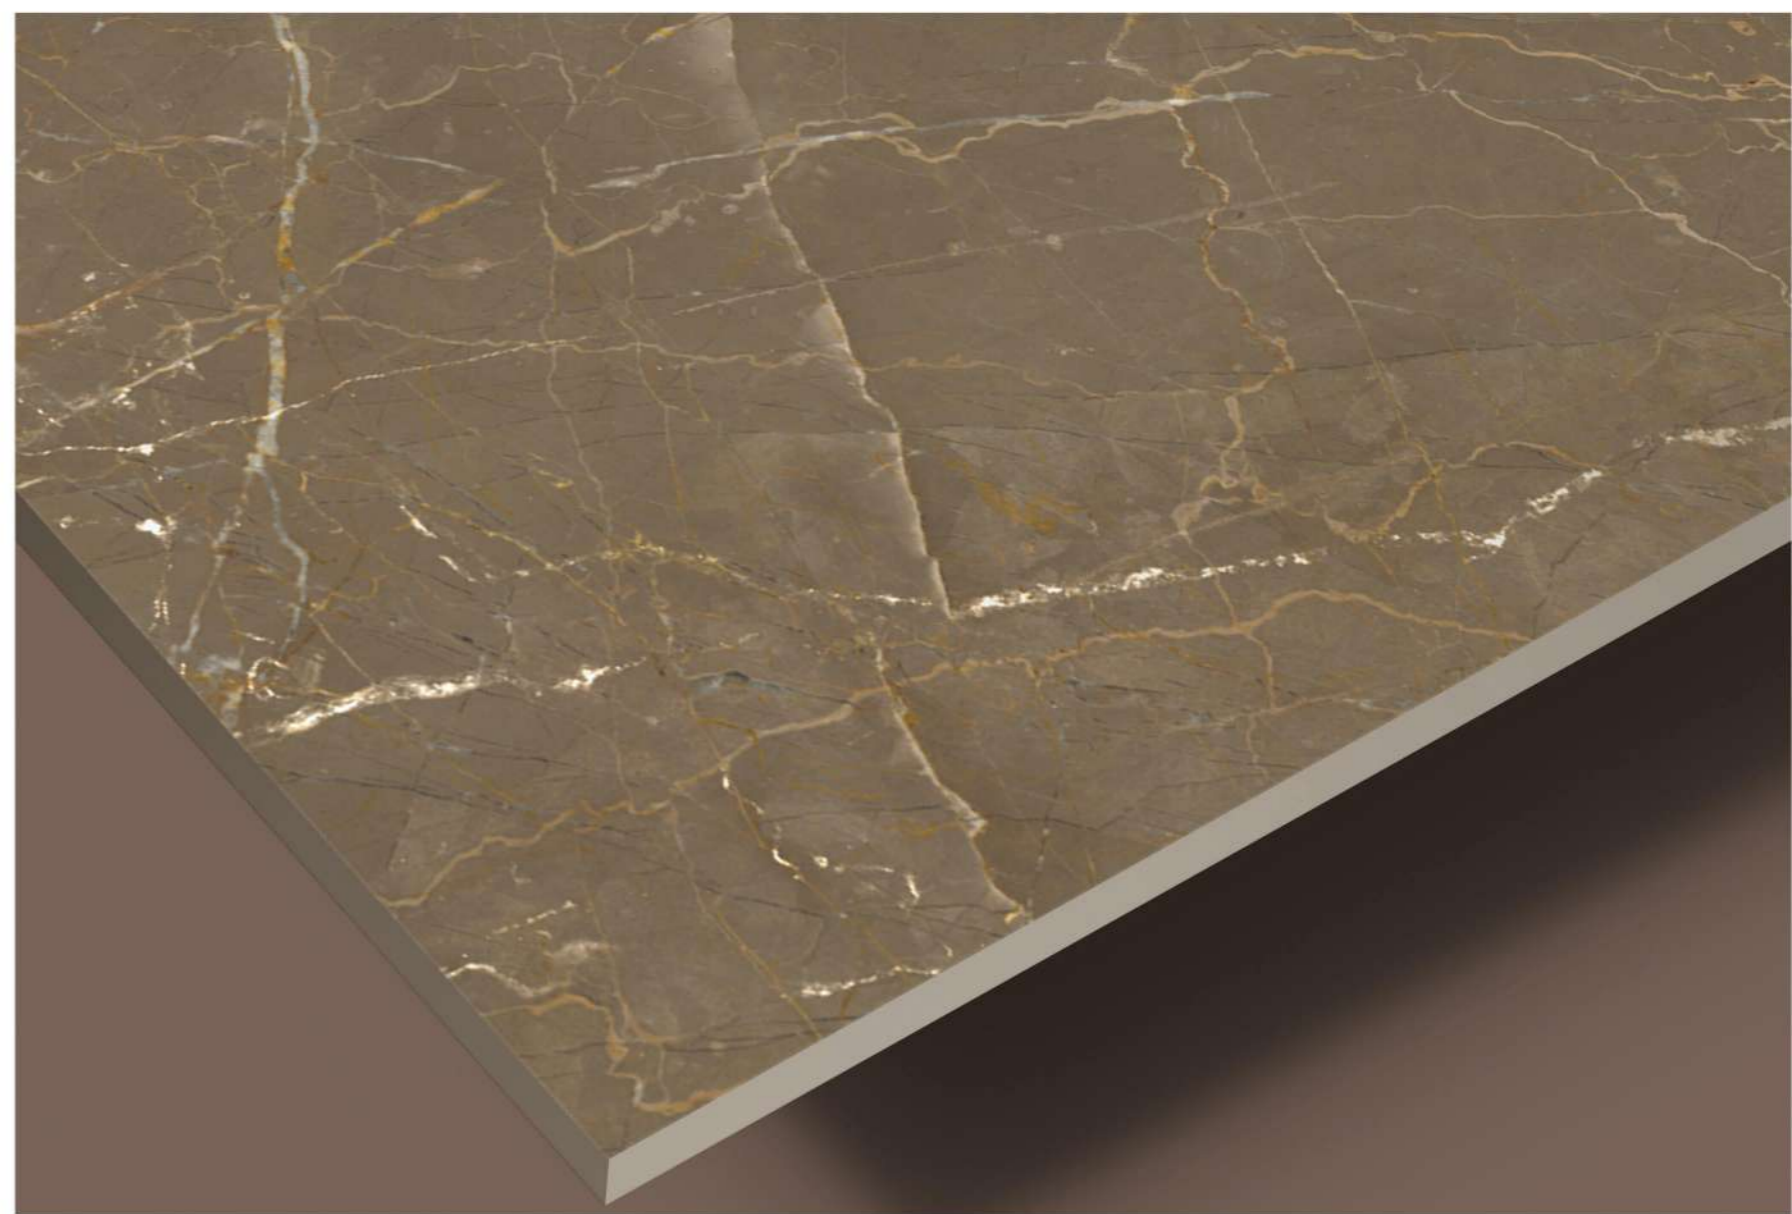

MARBLE TOUCH
next level slab

**ETERNAL
BROWN**

Finish | Carving
Random | 3 Faces

MARBLE TOUCH
next level slab

**BLOSSOMING
INSPIRATION**