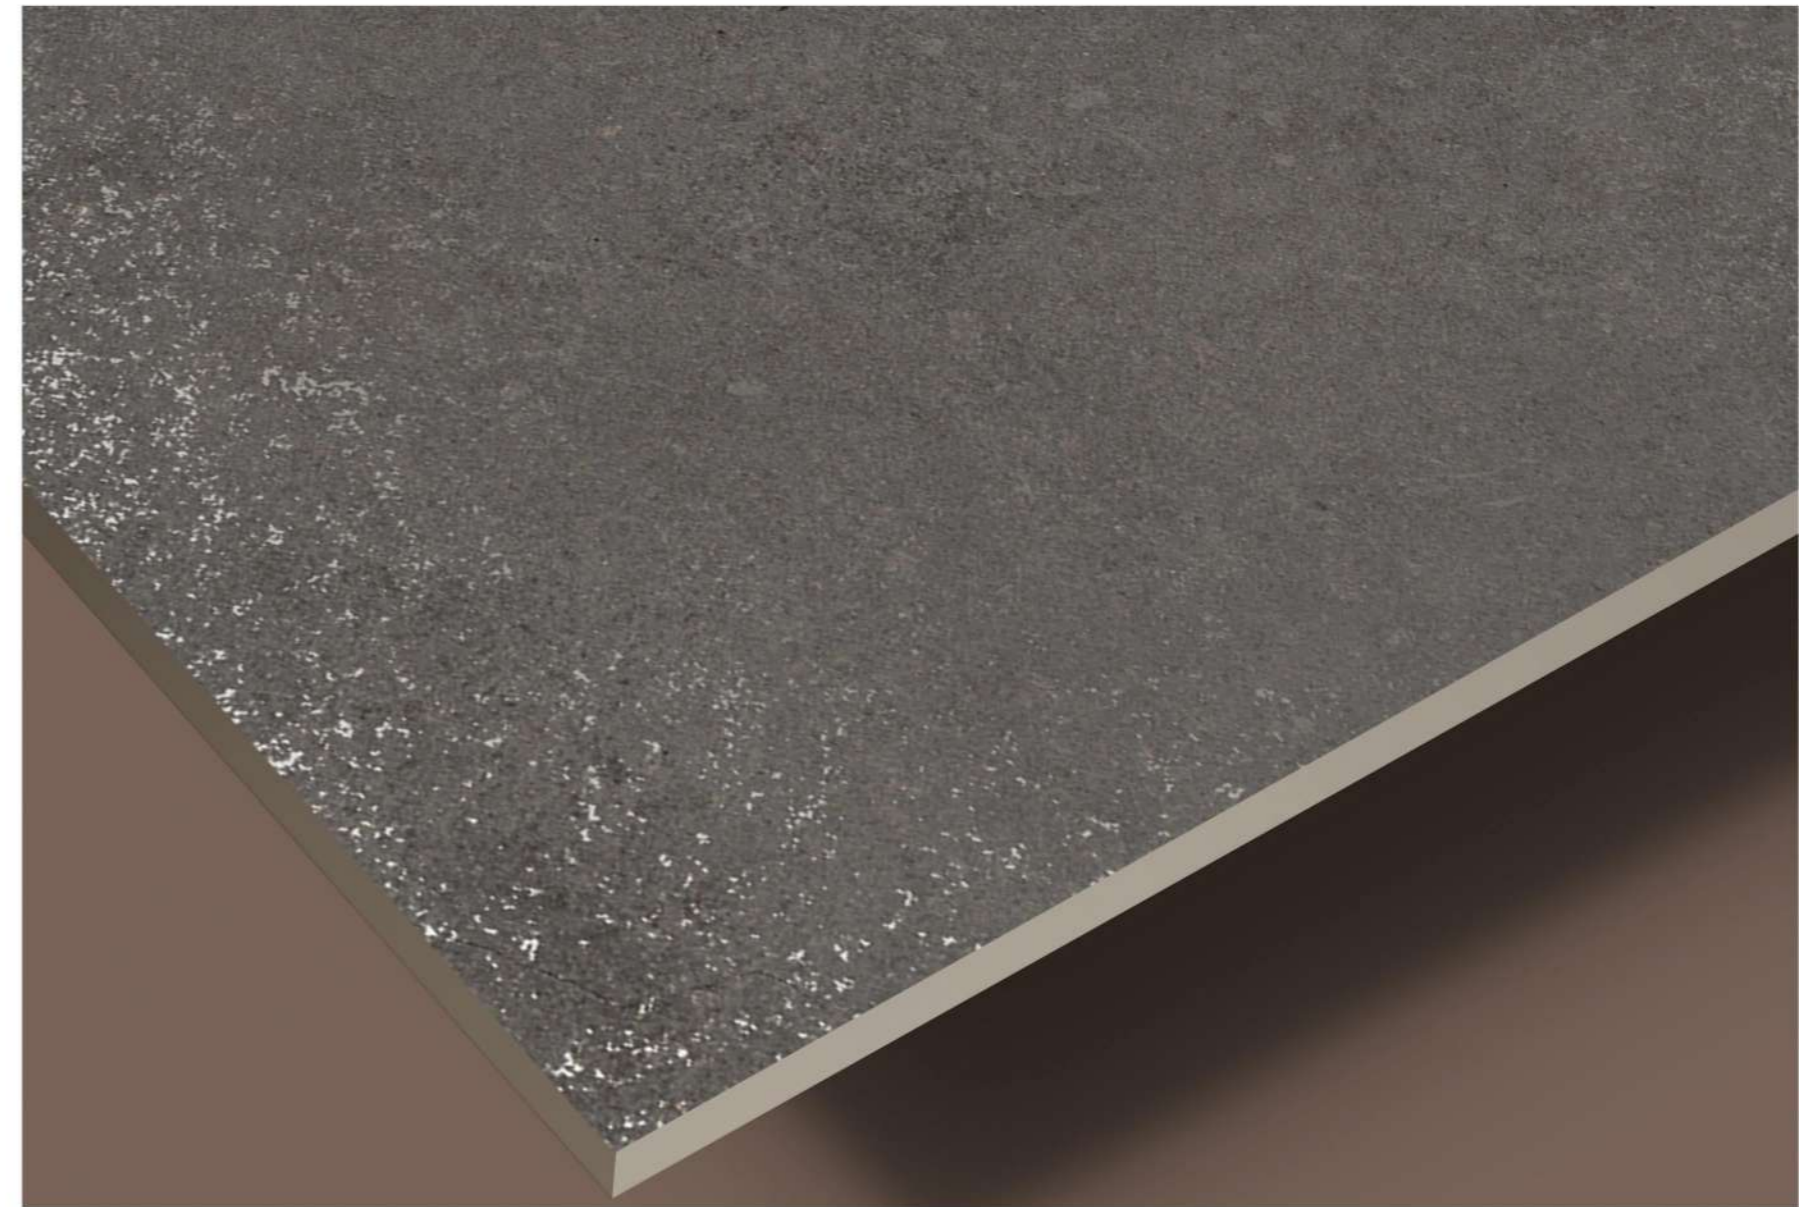

MARBLE TOUCH
next level slab

THE
ELEGANCE
OF ARTISTRY